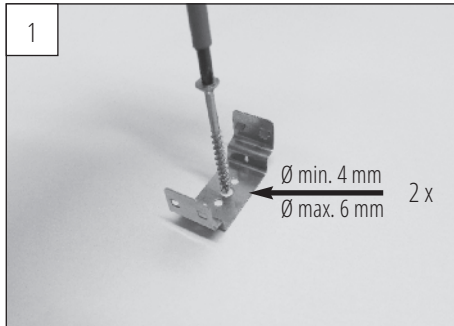

MONTAGEANWEISUNG

INSTRUCTION OF ASSEMBLY

APOLLO N LED PPR (I) DD 20xy/..

EINREIHIG

PRACHT®

Zertifiziert nach DIN ISO 9001

Alfred Pracht Lichttechnik GmbH | Pracht Leuchten GmbH
Am Seerain 3, 35232 Dautphetal-Buchenau, Germany
Tel. +49 6466 9140-0, Fax +49 6466 9140-444
info@pracht.com, www.praecht.com

WICHTIGE HINWEISE:

Austausch des LED-Modul nur im Werk möglich!

IMPORTANT INFORMATION:

Replacement of the LED module can only be performed in factory!

Zur Verwendung in einer Umgebung in der eine Ablagerung von leitfähigem Staub auf der Leuchte erwartet werden kann.

This luminaire is useable in an environment that is expected to deposit conductive dust.

Nicht zur Abdeckung mit Wärmedämm-Material geeignete Leuchte.

Do not cover this luminaire with thermal insulating material.

MONTAGEARTEN:

Decken-, Pendel-, waagerechte Wandmontage.

INSTALLATION:

Ceiling, pendant, horizontal wall mounting.