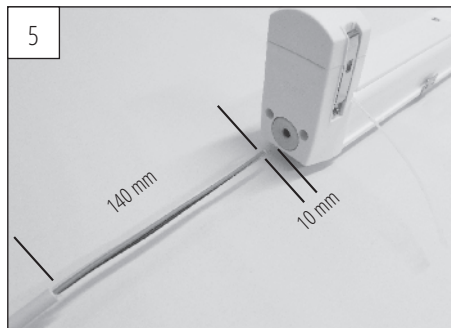

MONTAGEANWEISUNG

INSTRUCTION OF ASSEMBLY

APOLLO N LED PPR (I) DD 20xy/..

EINREIHIG

PRACHT®

Zertifiziert nach DIN ISO 9001

Alfred Pracht Lichttechnik GmbH | Pracht Leuchten GmbH
Am Seerain 3, 35232 Dautphetal-Buchenau, Germany
Tel. +49 6466 9140-0, Fax +49 6466 9140-444
info@pracht.com, www.praecht.com

WICHTIGE HINWEISE:

Austausch des LED-Modul nur im Werk möglich!

IMPORTANT INFORMATION:

Replacement of the LED module can only be performed in factory!

Zur Verwendung in einer Umgebung in der eine Ablagerung von leitfähigem Staub auf der Leuchte erwartet werden kann.

This luminaire is useable in an environment that is expected to deposit conductive dust.

Nicht zur Abdeckung mit Wärmedämm-Material geeignete Leuchte.

Do not cover this luminaire with thermal insulating material.

MONTAGEARTEN:

Decken-, Pendel-, waagerechte Wandmontage.

INSTALLATION:

Ceiling, pendant, horizontal wall mounting.