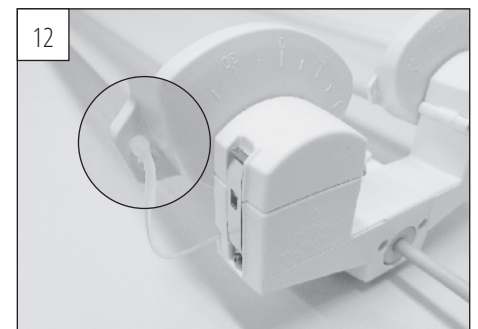

MONTAGEANWEISUNG

INSTRUCTION OF ASSEMBLY

APOLLO N LED PPR (I) DD 20xy/..

ZWEIREIHIG

PRACHT®

Zertifiziert nach DIN ISO 9001

Alfred Pracht Lichttechnik GmbH | Pracht Leuchten GmbH
Am Seerain 3, 35232 Dautphetal-Buchenau, Germany
Tel. +49 6466 9140-0, Fax +49 6466 9140-444
info@pracht.com, www.pracht.com

WICHTIGE HINWEISE:

Austausch des LED-Modul nur im Werk möglich!

IMPORTANT INFORMATION:

Replacement of the LED module can only be performed in factory!

Zur Verwendung in einer Umgebung in der eine Ablagerung von leitfähigem Staub auf der Leuchte erwartet werden kann.

This luminaire is useable in an environment that is expected to deposit conductive dust.

Nicht zur Abdeckung mit Wärmedämm-Material geeignete Leuchte.

Do not cover this luminaire with thermal insulating material.

MONTAGEARTEN:

Decken-, Pendel-, waagerechte Wandmontage.

INSTALLATION:

Ceiling, pendant, horizontal wall mounting.