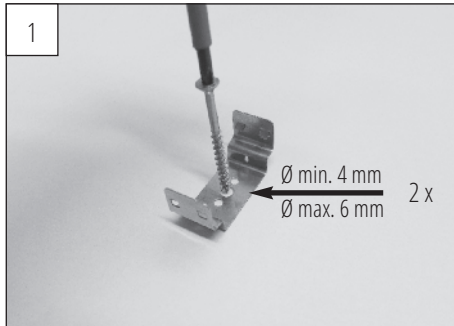

MONTAGEANWEISUNG

INSTRUCTION OF ASSEMBLY

APOLLO N LED PPR (I) DD 20xy/..

ZWEIREIHIG

PRACHT®

Zertifiziert nach DIN ISO 9001

Alfred Pracht Lichttechnik GmbH | Pracht Leuchten GmbH
Am Seerain 3, 35232 Dautphetal-Buchenau, Germany
Tel. +49 6466 9140-0, Fax +49 6466 9140-444
info@pracht.com, www.pracht.com

WICHTIGE HINWEISE:

Austausch des LED-Modul nur im Werk möglich!

IMPORTANT INFORMATION:

Replacement of the LED module can only be performed in factory!

Zur Verwendung in einer Umgebung in der eine Ablagerung von leitfähigem Staub auf der Leuchte erwartet werden kann.

This luminaire is useable in an environment that is expected to deposit conductive dust.

Nicht zur Abdeckung mit Wärmedämm-Material geeignete Leuchte.

Do not cover this luminaire with thermal insulating material.

MONTAGEARTEN:

Decken-, Pendel-, waagerechte Wandmontage.

INSTALLATION:

Ceiling, pendant, horizontal wall mounting.