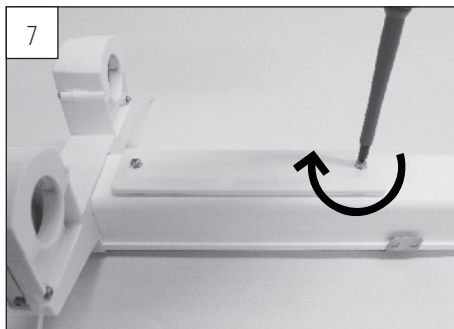

MONTAGEANWEISUNG

INSTRUCTION OF ASSEMBLY

APOLLO N LED PPR (I) DD 20xy/..

ZWEIREIHIG

PRACHT®

Zertifiziert nach DIN ISO 9001

Alfred Pracht Lichttechnik GmbH | Pracht Leuchten GmbH
Am Seerain 3, 35232 Dautphetal-Buchenau, Germany
Tel. +49 6466 9140-0, Fax +49 6466 9140-444
info@pracht.com, www.pracht.com

WICHTIGE HINWEISE:

Austausch des LED-Modul nur im Werk möglich!

IMPORTANT INFORMATION:

Replacement of the LED module can only be performed in factory!

Zur Verwendung in einer Umgebung in der eine Ablagerung von leitfähigem Staub auf der Leuchte erwartet werden kann.

This luminaire is useable in an environment that is expected to deposit conductive dust.

Nicht zur Abdeckung mit Wärmedämm-Material geeignete Leuchte.

Do not cover this luminaire with thermal insulating material.

MONTAGEARTEN:

Decken-, Pendel-, waagerechte Wandmontage.

INSTALLATION:

Ceiling, pendant, horizontal wall mounting.