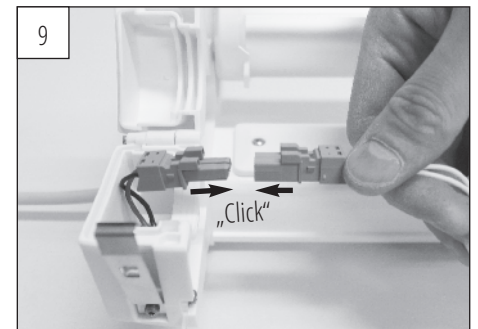

MONTAGEANWEISUNG

INSTRUCTION OF ASSEMBLY

APOLLO N LED PPR (I) DD 20xy/..

ZWEIREIHIG

PRACHT®

Zertifiziert nach DIN ISO 9001

Alfred Pracht Lichttechnik GmbH | Pracht Leuchten GmbH
Am Seerain 3, 35232 Dautphetal-Buchenau, Germany
Tel. +49 6466 9140-0, Fax +49 6466 9140-444
info@pracht.com, www.pracht.com

WICHTIGE HINWEISE:

Austausch des LED-Modul nur im Werk möglich!

IMPORTANT INFORMATION:

Replacement of the LED module can only be performed in factory!

Zur Verwendung in einer Umgebung in der eine Ablagerung von leitfähigem Staub auf der Leuchte erwartet werden kann.

This luminaire is useable in an environment that is expected to deposit conductive dust.

Nicht zur Abdeckung mit Wärmedämm-Material geeignete Leuchte.

Do not cover this luminaire with thermal insulating material.

MONTAGEARTEN:

Decken-, Pendel-, waagerechte Wandmontage.

INSTALLATION:

Ceiling, pendant, horizontal wall mounting.