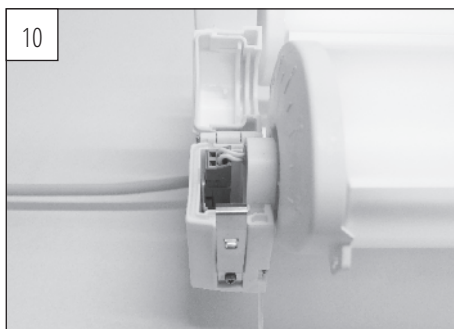

MONTAGEANWEISUNG

INSTRUCTION OF ASSEMBLY

APOLLO N LED PPR (I) DD 20xy/..

ZWEIREIHIG

PRACHT®

Zertifiziert nach DIN ISO 9001

Alfred Pracht Lichttechnik GmbH | Pracht Leuchten GmbH
Am Seerain 3, 35232 Dautphetal-Buchenau, Germany
Tel. +49 6466 9140-0, Fax +49 6466 9140-444
info@pracht.com, www.pracht.com

WICHTIGE HINWEISE:

Austausch des LED-Modul nur im Werk möglich!

IMPORTANT INFORMATION:

Replacement of the LED module can only be performed in factory!

Zur Verwendung in einer Umgebung in der eine Ablagerung von leitfähigem Staub auf der Leuchte erwartet werden kann.

This luminaire is useable in an environment that is expected to deposit conductive dust.

Nicht zur Abdeckung mit Wärmedämm-Material geeignete Leuchte.

Do not cover this luminaire with thermal insulating material.

MONTAGEARTEN:

Decken-, Pendel-, waagerechte Wandmontage.

INSTALLATION:

Ceiling, pendant, horizontal wall mounting.