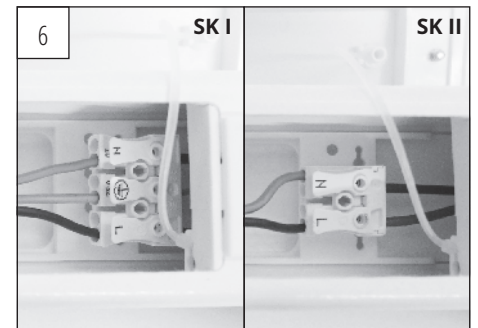

MONTAGEANWEISUNG

INSTRUCTION OF ASSEMBLY

APOLLO N LED PPR (I) DD 20xy/..

ZWEIREIHIG

PRACHT®

Zertifiziert nach DIN ISO 9001

Alfred Pracht Lichttechnik GmbH | Pracht Leuchten GmbH
Am Seerain 3, 35232 Dautphetal-Buchenau, Germany
Tel. +49 6466 9140-0, Fax +49 6466 9140-444
info@pracht.com, www.pracht.com

WICHTIGE HINWEISE:

Austausch des LED-Modul nur im Werk möglich!

IMPORTANT INFORMATION:

Replacement of the LED module can only be performed in factory!

Zur Verwendung in einer Umgebung in der eine Ablagerung von leitfähigem Staub auf der Leuchte erwartet werden kann.

This luminaire is useable in an environment that is expected to deposit conductive dust.

Nicht zur Abdeckung mit Wärmedämm-Material geeignete Leuchte.

Do not cover this luminaire with thermal insulating material.

MONTAGEARTEN:

Decken-, Pendel-, waagerechte Wandmontage.

INSTALLATION:

Ceiling, pendant, horizontal wall mounting.