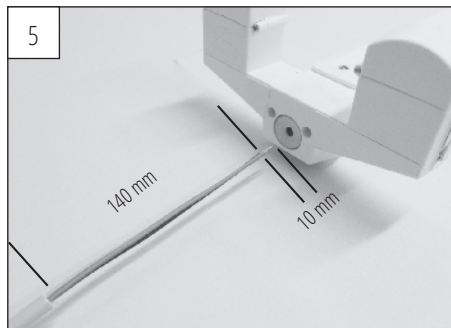

MONTAGEANWEISUNG

INSTRUCTION OF ASSEMBLY

APOLLO N LED PPR (I) DD 20xy/..

ZWEIREIHIG

PRACHT®

Zertifiziert nach DIN ISO 9001

Alfred Pracht Lichttechnik GmbH | Pracht Leuchten GmbH
Am Seerain 3, 35232 Dautphetal-Buchenau, Germany
Tel. +49 6466 9140-0, Fax +49 6466 9140-444
info@pracht.com, www.pracht.com

WICHTIGE HINWEISE:

Austausch des LED-Modul nur im Werk möglich!

IMPORTANT INFORMATION:

Replacement of the LED module can only be performed in factory!

Zur Verwendung in einer Umgebung in der eine Ablagerung von leitfähigem Staub auf der Leuchte erwartet werden kann.

This luminaire is useable in an environment that is expected to deposit conductive dust.

Nicht zur Abdeckung mit Wärmedämm-Material geeignete Leuchte.

Do not cover this luminaire with thermal insulating material.

MONTAGEARTEN:

Decken-, Pendel-, waagerechte Wandmontage.

INSTALLATION:

Ceiling, pendant, horizontal wall mounting.