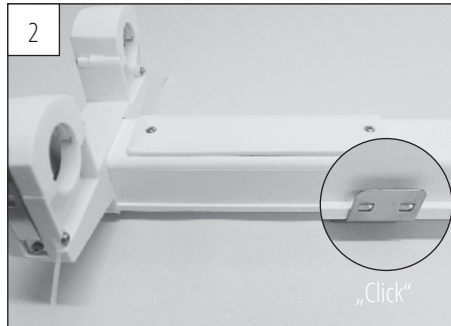

MONTAGEANWEISUNG

INSTRUCTION OF ASSEMBLY

APOLLO N LED PPR (I) DD 20xy/..

ZWEIREIHIG

PRACHT®

Zertifiziert nach DIN ISO 9001

Alfred Pracht Lichttechnik GmbH | Pracht Leuchten GmbH
Am Seerain 3, 35232 Dautphetal-Buchenau, Germany
Tel. +49 6466 9140-0, Fax +49 6466 9140-444
info@pracht.com, www.pracht.com

WICHTIGE HINWEISE:

Austausch des LED-Modul nur im Werk möglich!

IMPORTANT INFORMATION:

Replacement of the LED module can only be performed in factory!

Zur Verwendung in einer Umgebung in der eine Ablagerung von leitfähigem Staub auf der Leuchte erwartet werden kann.

This luminaire is useable in an environment that is expected to deposit conductive dust.

Nicht zur Abdeckung mit Wärmedämm-Material geeignete Leuchte.

Do not cover this luminaire with thermal insulating material.

MONTAGEARTEN:

Decken-, Pendel-, waagerechte Wandmontage.

INSTALLATION:

Ceiling, pendant, horizontal wall mounting.