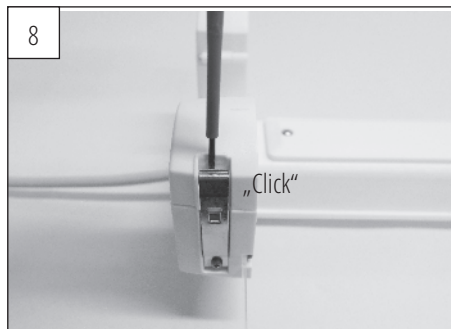

MONTAGEANWEISUNG

INSTRUCTION OF ASSEMBLY

APOLLO N LED PPR (I) DD 20xy/..

ZWEIREIHIG

PRACHT®

Zertifiziert nach DIN ISO 9001

Alfred Pracht Lichttechnik GmbH | Pracht Leuchten GmbH
Am Seerain 3, 35232 Dautphetal-Buchenau, Germany
Tel. +49 6466 9140-0, Fax +49 6466 9140-444
info@pracht.com, www.pracht.com

WICHTIGE HINWEISE:

Austausch des LED-Modul nur im Werk möglich!

IMPORTANT INFORMATION:

Replacement of the LED module can only be performed in factory!

Zur Verwendung in einer Umgebung in der eine Ablagerung von leitfähigem Staub auf der Leuchte erwartet werden kann.

This luminaire is useable in an environment that is expected to deposit conductive dust.

Nicht zur Abdeckung mit Wärmedämm-Material geeignete Leuchte.

Do not cover this luminaire with thermal insulating material.

MONTAGEARTEN:

Decken-, Pendel-, waagerechte Wandmontage.

INSTALLATION:

Ceiling, pendant, horizontal wall mounting.