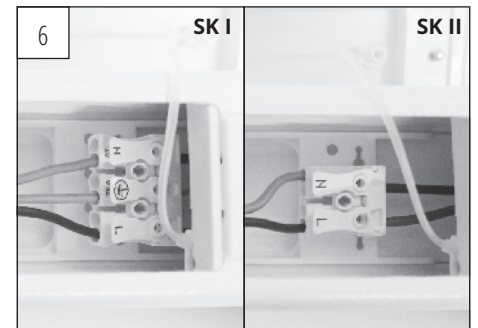

MONTAGEANWEISUNG

INSTRUCTION OF ASSEMBLY

APOLLO N LED PPR (I) DD 20xy/..

EINREIHIG

PRACHT®

Zertifiziert nach DIN ISO 9001

Alfred Pracht Lichttechnik GmbH | Pracht Leuchten GmbH
Am Seerain 3, 35232 Dautphetal-Buchenau, Germany
Tel. +49 6466 9140-0, Fax +49 6466 9140-444
info@pracht.com, www.praecht.com

WICHTIGE HINWEISE:

Austausch des LED-Modul nur im Werk möglich!

IMPORTANT INFORMATION:

Replacement of the LED module can only be performed in factory!

Zur Verwendung in einer Umgebung in der eine Ablagerung von leitfähigem Staub auf der Leuchte erwartet werden kann.

This luminaire is useable in an environment that is expected to deposit conductive dust.

Nicht zur Abdeckung mit Wärmedämm-Material geeignete Leuchte.

Do not cover this luminaire with thermal insulating material.

MONTAGEARTEN:

Decken-, Pendel-, waagerechte Wandmontage.

INSTALLATION:

Ceiling, pendant, horizontal wall mounting.