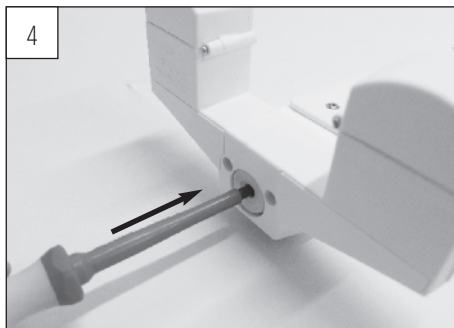

MONTAGEANWEISUNG

INSTRUCTION OF ASSEMBLY

APOLLO N LED PPR (I) DD 20xy/..

ZWEIREIHIG

PRACHT®

Zertifiziert nach DIN ISO 9001

Alfred Pracht Lichttechnik GmbH | Pracht Leuchten GmbH
Am Seerain 3, 35232 Dautphetal-Buchenau, Germany
Tel. +49 6466 9140-0, Fax +49 6466 9140-444
info@pracht.com, www.pracht.com

WICHTIGE HINWEISE:

Austausch des LED-Modul nur im Werk möglich!

IMPORTANT INFORMATION:

Replacement of the LED module can only be performed in factory!

Zur Verwendung in einer Umgebung in der eine Ablagerung von leitfähigem Staub auf der Leuchte erwartet werden kann.

This luminaire is useable in an environment that is expected to deposit conductive dust.

Nicht zur Abdeckung mit Wärmedämm-Material geeignete Leuchte.

Do not cover this luminaire with thermal insulating material.

MONTAGEARTEN:

Decken-, Pendel-, waagerechte Wandmontage.

INSTALLATION:

Ceiling, pendant, horizontal wall mounting.