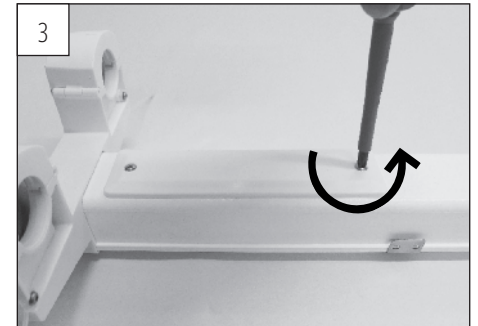

MONTAGEANWEISUNG

INSTRUCTION OF ASSEMBLY

APOLLO N LED PPR (I) DD 20xy/..

ZWEIREIHIG

PRACHT®

Zertifiziert nach DIN ISO 9001

Alfred Pracht Lichttechnik GmbH | Pracht Leuchten GmbH
Am Seerain 3, 35232 Dautphetal-Buchenau, Germany
Tel. +49 6466 9140-0, Fax +49 6466 9140-444
info@pracht.com, www.pracht.com

WICHTIGE HINWEISE:

Austausch des LED-Modul nur im Werk möglich!

IMPORTANT INFORMATION:

Replacement of the LED module can only be performed in factory!

Zur Verwendung in einer Umgebung in der eine Ablagerung von leitfähigem Staub auf der Leuchte erwartet werden kann.

This luminaire is useable in an environment that is expected to deposit conductive dust.

Nicht zur Abdeckung mit Wärmedämm-Material geeignete Leuchte.

Do not cover this luminaire with thermal insulating material.

MONTAGEARTEN:

Decken-, Pendel-, waagerechte Wandmontage.

INSTALLATION:

Ceiling, pendant, horizontal wall mounting.