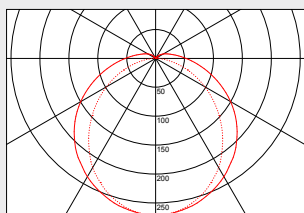

wide beam

For product specific
data visit
pracht.com