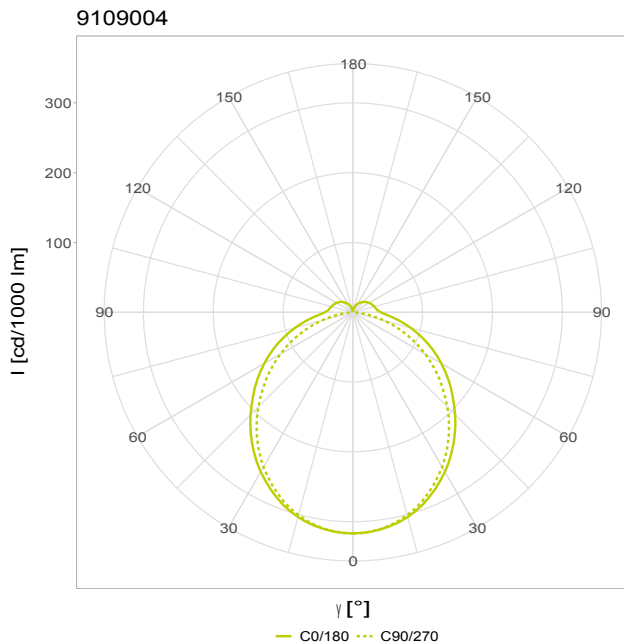

Article-No: 9109004

Profile luminaire

KATLA ONE 1.5m PCO 1x17/23/32/38W 120° 2400/3500/4700/5700lm 840 TWwithout class I

Sustainable LED damp-proof surface mounted luminaire, with a luminaire housing made of opalized polycarbonate recyclate and short, aging-resistant gaskets made of silicone. REMADE: LED luminaire made from 100% recycled plastics. REUSE: Includes patented sled technology and clip closure for easy modular component replacement of driver and LED board. The luminaire has an integrated dip-switch that regulates luminous flux and brightness in up to 4 levels. Profile luminaire optimized for offices, garages, hallways, carports, basements, commercial and industrial applications. Variable mounting distances and easy installation thanks to PRACHT-KLAMMER-SYSTEM. Suitable for ceiling, horizontal wall, pendant and trunking mounting. Configurability: End caps and choke plugs can be customized in color. Communication area possible via laser engraving or stickers, on both sides along the entire length of the luminaire. Multiple luminaires can be individually combined using ONE CONNECT.

GTIN 4018098422884
Statistical product number 94054231

DIMENSIONS AND WEIGHTS

Length	1485 mm
Width	59 mm
Height	58 mm
Net weight	1,30 kg

OUTPUT

Luminous flux	5700 lm
Systempower	38 W
Efficacy	150 lm/W
Energy efficiency class of the light source	C