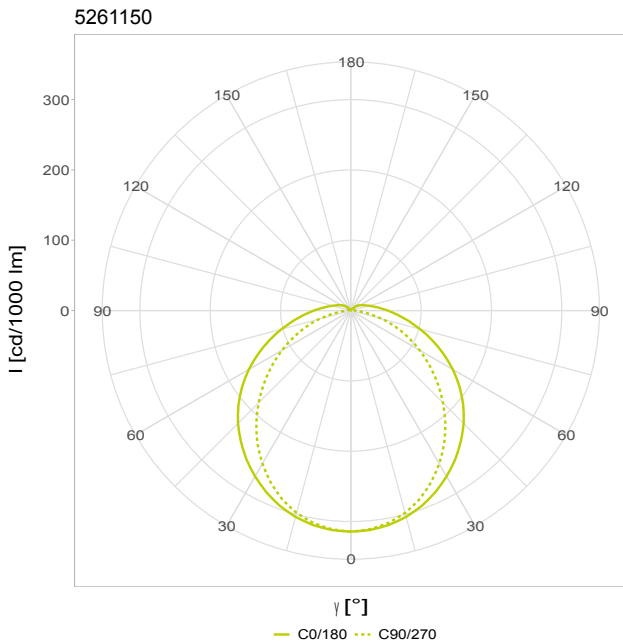

Article-No: 5261150

Diffuser luminaires

**LUNA N LED 1.6m LOPRA 1xW
120° Im 840 DVavailable as
accessory class I**

Diffuser luminaire with MID-Power LEDs, housing made of grey, glass fibre reinforced polyester, LOPRA cover for glare-free and homogeneous illumination, single LED light points are not visible, seals made of age-resistant silicone foam, clip-lock made of stainless steel, metal gear tray, easy mounting through variable mounting points with PRACHT-CLIP-SYSTEM (stainless steel), suitable for ceiling mounting; pendulum, carrier rail and horizontal wall mounting possible with accessories.

GTIN 4018098221425
Statistical product number 94054231

DIMENSIONS AND WEIGHTS

| | |
|------------|---------|
| Length | 1578 mm |
| Width | 86 mm |
| Height | 98 mm |
| Net weight | 2,50 kg |

OUTPUT

| | |
|---|----------|
| Luminous flux | 5000 lm |
| Systempower | 31 W |
| Efficacy | 161 lm/W |
| Energy efficiency class of the light source | C |