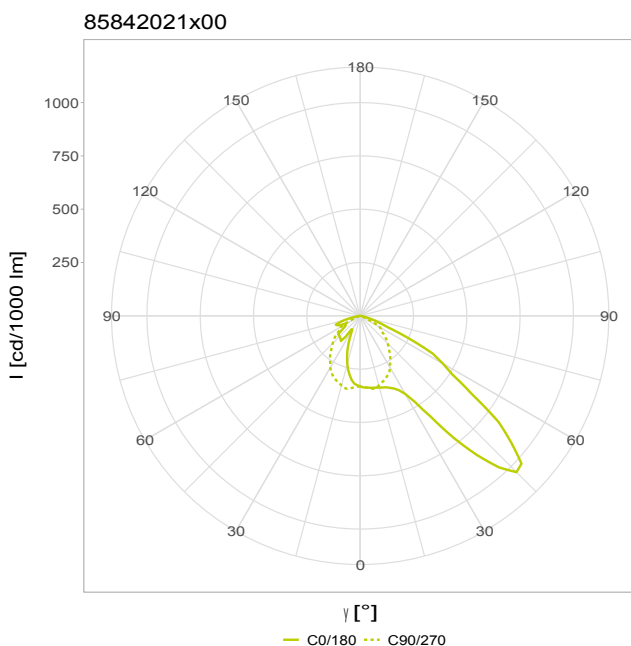

## QUADRONIUS XLS C 29cm ESG 1x139W A025° 15000lm 840 TWwithout class I

LED High Bay with single pane safety glass lamp cover, housing made of die cast aluminium, white coating, converter mounted on the housing, electrical connection through fast plug-in, short, ageing-resistant silicone seals, two-point mounting with suspension (2000 mm), easy to assemble, tool-free, rapid adjustment, pendant mounting, mounting brackets for optional wall or ceiling mounting available for order. Now also available as XLS series extension. eXtended Lighting Solutions by PRACHT. Connected by Bluetooth Low Energy and manageable with Casambi.

### DIMENSIONS AND WEIGHTS

Length	288 mm
Width	288 mm
Height	170 mm
Net weight	8,00 kg

### OUTPUT

Luminous flux	15000 lm
Systempower	139 W
Efficacy	108 lm/W
Energy efficiency class of the light source	D