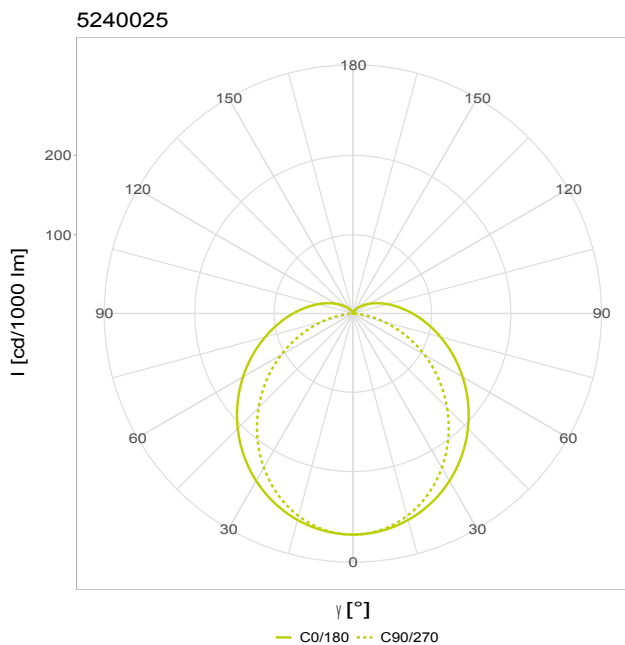

Article-No: 5240025
Round tube luminaire

TUBIS BL 1.6m PO 1x24W 130° 3800lm 840 TW3x1,5 class I

Luminaire TUBIS BL 1629mm PO 1x24W 130° 3800lm, outer diameter: 70mm, SK I, IP67/69K, high efficiency LEDs, wide beam, 4.000K, Ra= >80, Ta:-20°C/40°C, housing made of PMMA-OPAL and cover made of PMMA-OPAL, EAN/GTIN:4018098361701. LED moisture-proof luminaire, with ø70mm round tube housing made of opalized PMMA blend (impact resistant IK06) with extremely short sealing paths made of silicone. Including 3x1.5mm² through-wiring ex works. Round tube luminaire optimized for car wash, damp locations, workshops, unprotected outdoor areas, agriculture (unrestricted), acidic, alkaline and oily environments. Easy and quick installation due to simplified cable connection, 360° rotation in the stainless steel clamps, suitable for ceiling, wall, pendant and trunking mounting. This luminaire is individually configurable in the PRO-LINE version!

GTIN 4018098361701
Statistical product number 94054231

DIMENSIONS AND WEIGHTS

Length	1629 mm
Width	81 mm
Height	80 mm
Net weight	2,20 kg

ASSEMBLY AND MAINTENANCE

Optional mounting type	Pendulum mounting, mounting rail, horizontal Wall, vertical wall
Standard mounting	Ceiling

OUTPUT

Luminous flux	3800 lm
Systempower	24 W
Efficacy	158 lm/W
Energy efficiency class of the light source	C

MATERIAL

Cover material	PO - PRACHTOPAL
Housing material	PMMA-OPAL
Housing colour	opalized

LIGHT SOURCE

Luminaire type	LED
Number of light sources LED rows lamps	1
Colour temperature	4000 K
Colour rendering index	>80
Number of LEDs	156
Standard Deviation of Colour Matching (SDCM)	5
Control gear exchangeable	not exchangeable
Light source exchangeable	not exchangeable