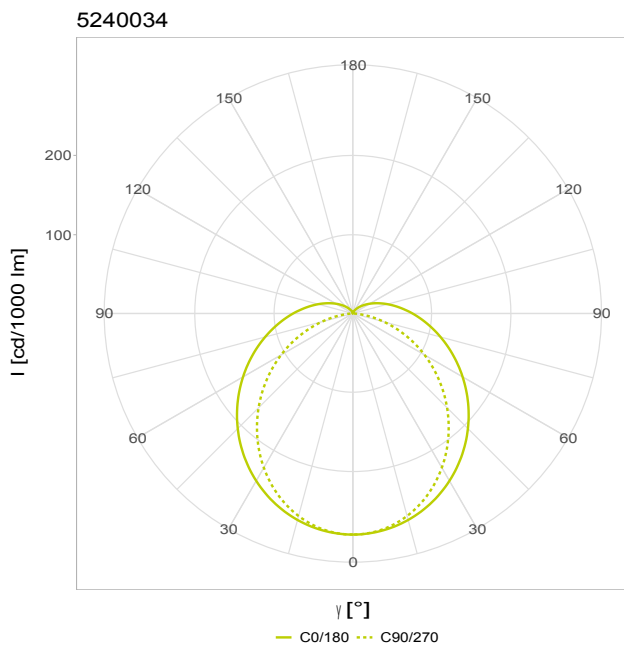

Article-No: 5240034
Round tube luminaire

TUBIS BL 1.3m PO 1x36W 130° 5400lm 840 TW3x1,5 class I

Luminaire TUBIS BL 1330mm PO 1x36W 130° 5400lm, outer diameter: 70mm, SK I, IP67/69K, high efficiency LEDs, wide beam, 4.000K, Ra= >80, Ta:-20°C/40°C, housing made of PMMA-OPAL and cover made of PMMA-OPAL, EAN/GTIN:4018098361695. LED moisture-proof luminaire, with ø70mm round tube housing made of opalized PMMA blend (impact resistant IK06) with extremely short sealing paths made of silicone. Including 3x1.5mm² through-wiring ex works. Round tube luminaire optimized for car wash, damp locations, workshops, unprotected outdoor areas, agriculture (unrestricted), acidic, alkaline and oily environments. Easy and quick installation due to simplified cable connection, 360° rotation in the stainless steel clamps, suitable for ceiling, wall, pendant and trunking mounting. This luminaire is individually configurable in the PRO-LINE version!

GTIN 4018098361695
Statistical product number 94054231

DIMENSIONS AND WEIGHTS

Length	1330 mm
Width	81 mm
Height	80 mm
Net weight	1,80 kg

ASSEMBLY AND MAINTENANCE

Optional mounting type	Pendulum mounting, mounting rail, horizontal Wall, vertical wall
Standard mounting	Ceiling

OUTPUT

Luminous flux	5400 lm
Systempower	36 W
Efficacy	150 lm/W
Energy efficiency class of the light source	C

MATERIAL

Cover material	PO - PRACHTOPAL
Housing material	PMMA-OPAL
Housing colour	opalized

LIGHT SOURCE

Luminaire type	LED
Number of light sources LED rows lamps	1
Colour temperature	4000 K
Colour rendering index	>80
Number of LEDs	204
Standard Deviation of Colour Matching (SDCM)	5
Control gear exchangeable	not exchangeable
Light source exchangeable	not exchangeable