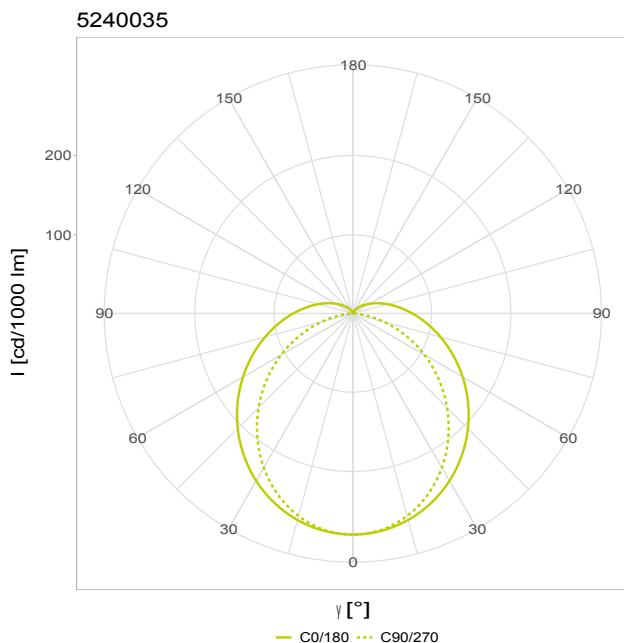

Article-No: 5240035
Round tube luminaire

TUBIS BL 1.6m PO 1x40W 130° 6500lm 840 TW3x1,5 class I

Luminaire TUBIS BL 1629mm PO 1x42W 130° 6500lm, outer diameter: 70mm, SK I, IP67/69K, high efficiency LEDs, wide beam, 4.000K, Ra= >80, Ta:-20°C/40°C, housing made of PMMA-OPAL and cover made of PMMA-OPAL, EAN/GTIN:4018098361718. LED moisture-proof luminaire, with ø70mm round tube housing made of opalized PMMA blend (impact resistant IK06) with extremely short sealing paths made of silicone. Including 3x1.5mm² through-wiring ex works. Round tube luminaire optimized for car wash, damp locations, workshops, unprotected outdoor areas, agriculture (unrestricted), acidic, alkaline and oily environments. Easy and quick installation due to simplified cable connection, 360° rotation in the stainless steel clamps, suitable for ceiling, wall, pendant and trunking mounting. This luminaire is individually configurable in the PRO-LINE version!

GTIN 4018098361718
Statistical product number 94054231

DIMENSIONS AND WEIGHTS

Length	1629 mm
Width	81 mm
Height	80 mm
Net weight	2,20 kg

ASSEMBLY AND MAINTENANCE

Optional mounting type	Pendulum mounting, mounting rail, horizontal Wall, vertical wall
Standard mounting	Ceiling

OUTPUT

Luminous flux	6500 lm
Systempower	40 W
Efficacy	162 lm/W
Energy efficiency class of the light source	C

MATERIAL

Cover material	PO - PRACHTOPAL
Housing material	PMMA-OPAL
Housing colour	opalized

LIGHT SOURCE

Luminaire type	LED
Number of light sources LED rows lamps	1
Colour temperature	4000 K
Colour rendering index	>80
Number of LEDs	280
Standard Deviation of Colour Matching (SDCM)	5
Control gear exchangeable	not exchangeable
Light source exchangeable	not exchangeable