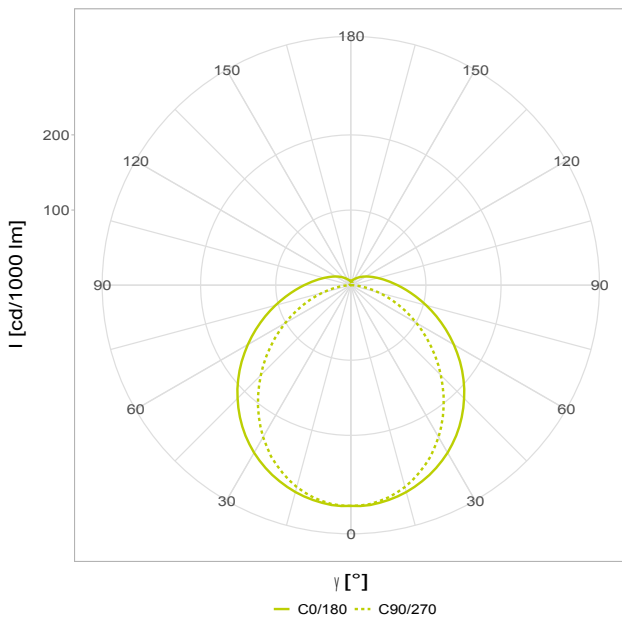

Article-No: 7283619x01

Round tube luminaire

TUBIS N LED XLS C DM 1.3m PO 1x31W 125° 4500lm 840 TW3x2,5+2x1,5 class I

LED tubular luminaire with MID-Power LEDs, mounted in one row, converter inside the luminaire, diameter 90mm, tubular housing made of PRACHTOPAL (PMMA, impact resistant), luminaire rotatable 360°, essentially fully resistant against acids and alkalis, short, age resistant silicone seals, variable mounting points through PRACHT stainless steel clips, suitable for ceiling, horizontal and vertical wall mounting, accessories for pendant and mounting rail installation available for order, can be used in unprotected outdoor areas. Now also available as XLS series extension. eXtended Lighting Solutions by PRACHT. Connected by Bluetooth Low Energy and manageable with Casambi. The DALI-Master luminaire contains its own module, allowing it to manage up to 15 further standard DALI luminaires.

GTIN 4018098329398

Statistical product number 94054231

7283619x01

DIMENSIONS AND WEIGHTS

Length	1295 mm
Width	90 mm
Height	105 mm
Net weight	3,50 kg

OUTPUT

Luminous flux	4500 lm
Systempower	31 W
Efficacy	145 lm/W
Energy efficiency class of the light source	C