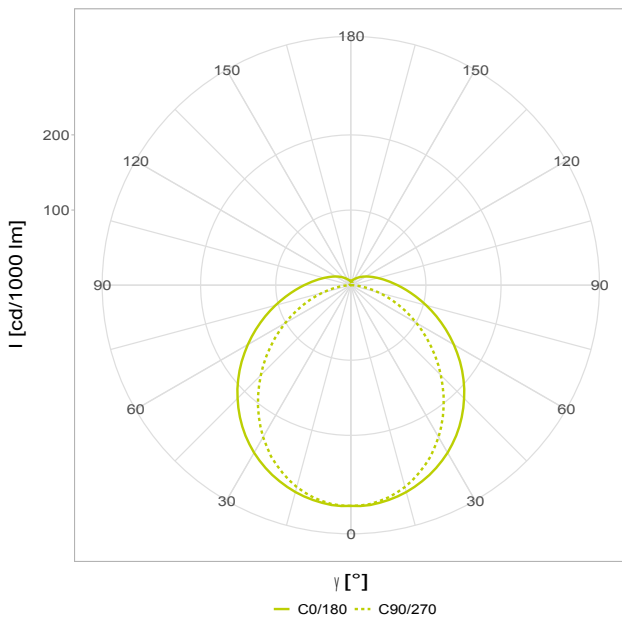

Article-No: 7283630x01

Round tube luminaire

TUBIS N LED XLS C DM 1.6m PO 1x47W 125° 6700lm 840 TW3x2,5+2x1,5 class I

LED tubular luminaire with MID-Power LEDs, mounted in one row, converter inside the luminaire, diameter 90mm, tubular housing made of PRACHTOPAL (PMMA, impact resistant), luminaire rotatable 360°, essentially fully resistant against acids and alkalis, short, age resistant silicone seals, variable mounting points through PRACHT stainless steel clips, suitable for ceiling, horizontal and vertical wall mounting, accessories for pendant and mounting rail installation available for order, can be used in unprotected outdoor areas. Now also available as XLS series extension. eXtended Lighting Solutions by PRACHT. Connected by Bluetooth Low Energy and manageable with Casambi. The DALI-Master luminaire contains its own module, allowing it to manage up to 15 further standard DALI luminaires.

GTIN 4018098330325

Statistical product number 94054231

7283630x01

DIMENSIONS AND WEIGHTS

Length	1575 mm
Width	90 mm
Height	105 mm
Net weight	4,00 kg

OUTPUT

Luminous flux	6700 lm
Systempower	47 W
Efficacy	143 lm/W
Energy efficiency class of the light source	C