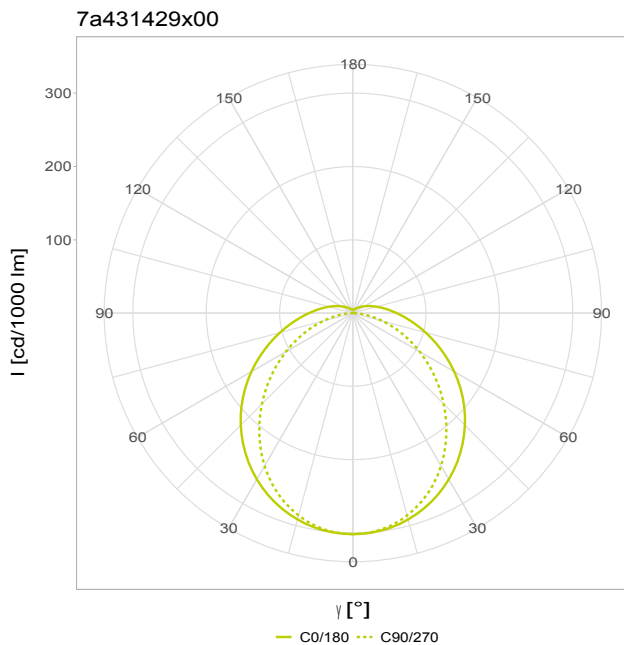

Article-No: 7a431429x00

Round tube luminaire

TUBIS LED INDUSTRY XLS C 1.3m PO 1x29W 125° 4600lm 840 TW3x2,5 class I

Tubular lamp highest industry demands made of impact resistant PRACHTOPAL® or polycarbonate (clear). Pressurised-water resistant tube, substantially acid and alkali resistant, diameter 90mm. Integrated robust industry LED driver. Homogeneous light output due to smart MID-Power LED layout. Several light output angles available thanks to linear lens system. Optimized thermal management due to X-Wing cooling profile. Through-wiring up to maximum 5x2.5mm² available. Short ageing-resistant silicone seals. Ingress protection IP66/IP68(2m)/IPX9K. Variable mounting points using stainless steel PRACHT tube clips, suitable for ceiling-, horizontal and vertical wall mounting, accessories for pendant and mounting rail installation available for order. Now also available as XLS series extension. eXtended Lighting Solutions by PRACHT. Connected by Bluetooth Low Energy and manageable with Casambi.

GTIN 4018098329237
Statistical product number 94054231

DIMENSIONS AND WEIGHTS

Length	1295 mm
Width	90 mm
Height	105 mm
Net weight	4,00 kg

ASSEMBLY AND MAINTENANCE

Optional mounting type	Pendulum mounting, horizontal Wall, vertical wall
Standard mounting	Ceiling

OUTPUT

Luminous flux	4600 lm
Systempower	29 W
Efficacy	159 lm/W
Energy efficiency class of the light source	C

MATERIAL

Cover material	PO - PRACHTOPAL
Housing material	PRACHTOPAL
Housing colour	opalized

LIGHT SOURCE

Luminaire type	LED
Number of light sources LED rows lamps	1
Colour temperature	4000 K
Colour rendering index	>80
Number of LEDs	144
Standard Deviation of Colour Matching (SDCM)	3
Control gear exchangeable	yes, by qualified person
Light source exchangeable	yes, by manufacturer