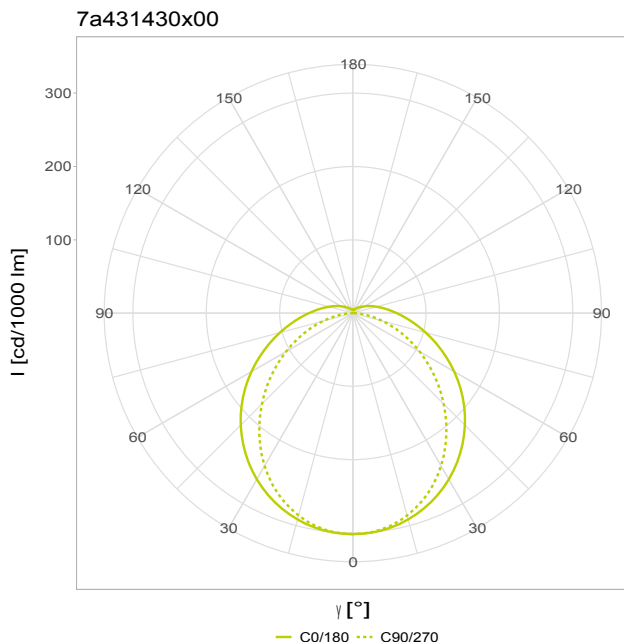

Article-No: 7a431430x00

Round tube luminaire

TUBIS LED INDUSTRY XLS C 1.6m PO 1x44W 125° 6900lm 840 TW3x2,5 class I

Tubular lamp highest industry demands made of impact resistant PRACHTOPAL® or polycarbonate (clear). Pressurised-water resistant tube, substantially acid and alkali resistant, diameter 90mm. Integrated robust industry LED driver. Homogeneous light output due to smart MID-Power LED layout. Several light output angles available thanks to linear lens system. Optimized thermal management due to X-Wing cooling profile. Through-wiring up to maximum 5x2.5mm² available. Short ageing-resistant silicone seals. Ingress protection IP66/IP68(2m)/IPX9K. Variable mounting points using stainless steel PRACHT tube clips, suitable for ceiling-, horizontal and vertical wall mounting, accessories for pendant and mounting rail installation available for order. Now also available as XLS series extension. eXtended Lighting Solutions by PRACHT. Connected by Bluetooth Low Energy and manageable with Casambi.

GTIN 4018098330486
Statistical product number 94054231

DIMENSIONS AND WEIGHTS

Length	1575 mm
Width	90 mm
Height	105 mm
Net weight	4,00 kg

ASSEMBLY AND MAINTENANCE

Optional mounting type	Pendulum mounting, horizontal Wall, vertical wall
Standard mounting	Ceiling

OUTPUT

Luminous flux	6900 lm
Systempower	44 W
Efficacy	157 lm/W
Energy efficiency class of the light source	C

MATERIAL

Cover material	PO - PRACHTOPAL
Housing material	PRACHTOPAL
Housing colour	opalized

LIGHT SOURCE

Luminaire type	LED
Number of light sources LED rows lamps	1
Colour temperature	4000 K
Colour rendering index	>80
Number of LEDs	180
Standard Deviation of Colour Matching (SDCM)	3
Control gear exchangeable	yes, by qualified person
Light source exchangeable	yes, by manufacturer