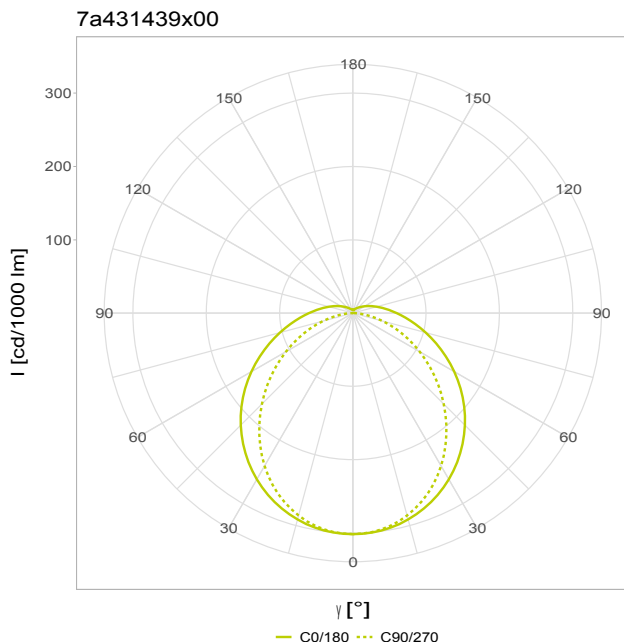

Article-No: 7a431439x00

Round tube luminaire

TUBIS LED INDUSTRY XLS C 1.3m PO 1x36W 125° 5500lm 840 TW3x2,5 class I

Tubular lamp highest industry demands made of impact resistant PRACHTOPAL® or polycarbonate (clear). Pressurised-water resistant tube, substantially acid and alkali resistant, diameter 90mm. Integrated robust industry LED driver. Homogeneous light output due to smart MID-Power LED layout. Several light output angles available thanks to linear lens system. Optimized thermal management due to X-Wing cooling profile. Through-wiring up to maximum 5x2.5mm² available. Short ageing-resistant silicone seals. Ingress protection IP66/IP68(2m)/IPX9K. Variable mounting points using stainless steel PRACHT tube clips, suitable for ceiling-, horizontal and vertical wall mounting, accessories for pendant and mounting rail installation available for order. Now also available as XLS series extension. eXtended Lighting Solutions by PRACHT. Connected by Bluetooth Low Energy and manageable with Casambi.

GTIN 4018098330349
Statistical product number 94054231

DIMENSIONS AND WEIGHTS

Length	1295 mm
Width	90 mm
Height	105 mm
Net weight	3,80 kg

ASSEMBLY AND MAINTENANCE

Optional mounting type	Pendulum mounting, horizontal Wall, vertical wall
Standard mounting	Ceiling

OUTPUT

Luminous flux	5500 lm
Systempower	36 W
Efficacy	153 lm/W
Energy efficiency class of the light source	C

MATERIAL

Cover material	PO - PRACHTOPAL
Housing material	PRACHTOPAL
Housing colour	opalized

LIGHT SOURCE

Luminaire type	LED
Number of light sources LED rows lamps	1
Colour temperature	4000 K
Colour rendering index	>80
Number of LEDs	144
Standard Deviation of Colour Matching (SDCM)	3
Control gear exchangeable	yes, by qualified person
Light source exchangeable	yes, by manufacturer