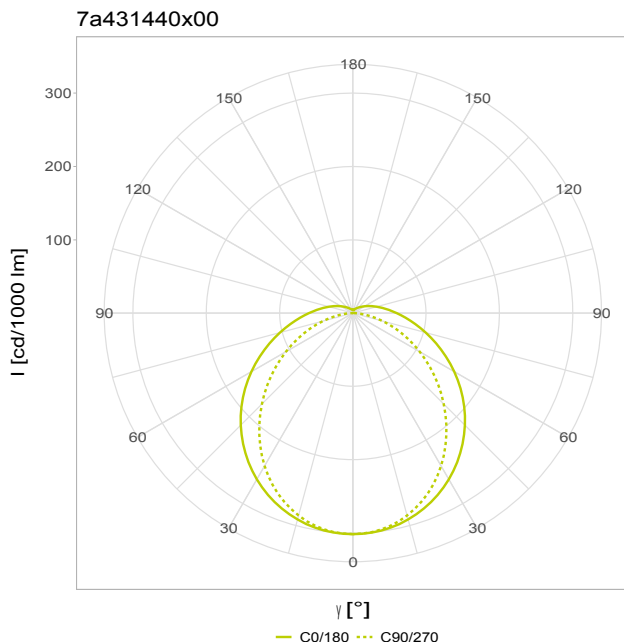

Article-No: 7a431440x00

Round tube luminaire

TUBIS LED INDUSTRY XLS C 1.6m PO 1x48W 125° 7900lm 840 TW3x2,5 class I

Tubular lamp highest industry demands made of impact resistant PRACHTOPAL® or polycarbonate (clear). Pressurised-water resistant tube, substantially acid and alkali resistant, diameter 90mm. Integrated robust industry LED driver. Homogeneous light output due to smart MID-Power LED layout. Several light output angles available thanks to linear lens system. Optimized thermal management due to X-Wing cooling profile. Through-wiring up to maximum 5x2.5mm² available. Short ageing-resistant silicone seals. Ingress protection IP66/IP68(2m)/IPX9K. Variable mounting points using stainless steel PRACHT tube clips, suitable for ceiling-, horizontal and vertical wall mounting, accessories for pendant and mounting rail installation available for order. Now also available as XLS series extension. eXtended Lighting Solutions by PRACHT. Connected by Bluetooth Low Energy and manageable with Casambi.

GTIN 4018098330516
Statistical product number 94054231

DIMENSIONS AND WEIGHTS

Length	1575 mm
Width	90 mm
Height	105 mm
Net weight	4,00 kg

ASSEMBLY AND MAINTENANCE

Optional mounting type	Pendulum mounting, horizontal Wall, vertical wall
Standard mounting	Ceiling

OUTPUT

Luminous flux	7900 lm
Systempower	48 W
Efficacy	165 lm/W
Energy efficiency class of the light source	C

MATERIAL

Cover material	PO - PRACHTOPAL
Housing material	PRACHTOPAL
Housing colour	opalized

LIGHT SOURCE

Luminaire type	LED
Number of light sources LED rows lamps	1
Colour temperature	4000 K
Colour rendering index	>80
Number of LEDs	180
Standard Deviation of Colour Matching (SDCM)	3
Control gear exchangeable	yes, by qualified person
Light source exchangeable	yes, by manufacturer